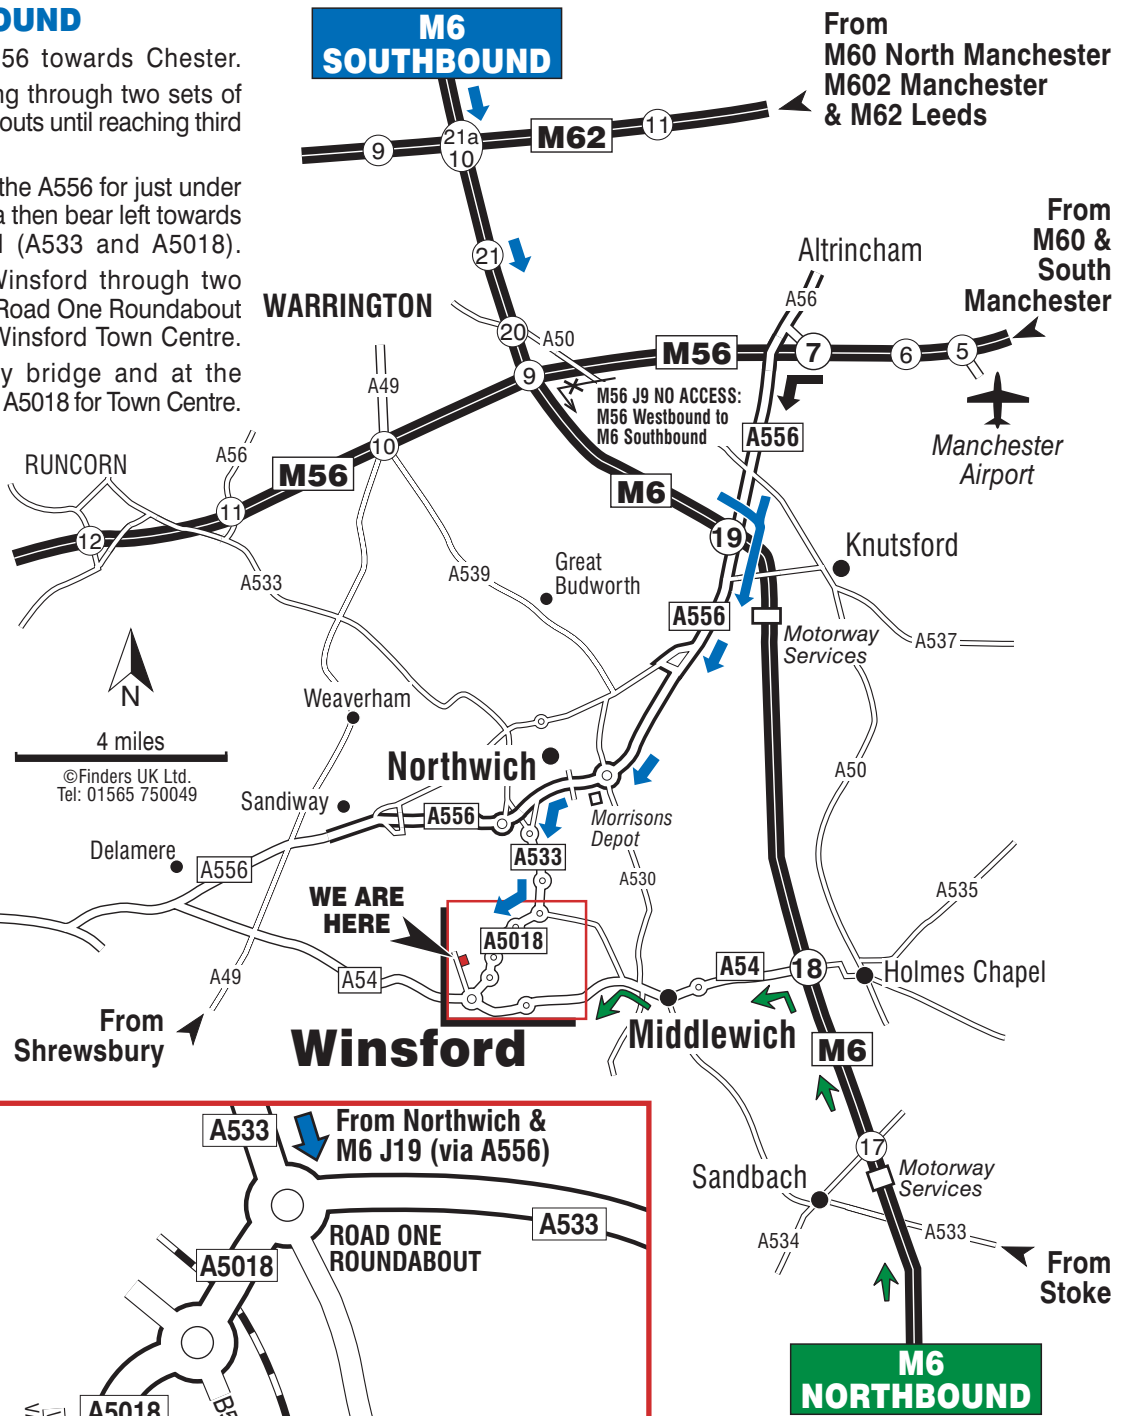

Continue straight ahead on the A556 for just under 1 mile, pass a speed camera then bear left towards Middlewich and Winsford (A533 and A5018).

Follow A5018 signs for Winsford through two roundabouts until reaching Road One Roundabout and take the third exit for Winsford Town Centre.

Continue over the railway bridge and at the roundabout take the 2nd exit, A5018 for Town Centre.

Continue through two further roundabouts signposted Town Centre, turning right at the second and dropping down the hill to Winsford's main roundabout over the River Weaver.

Select the right hand lane at this roundabout and take the 4th exit for Salt Mine.

Cheshire Warehousing Ltd is 300 yards on the right at the far end of the site.

FROM M6 NORTHBOUND

Exit Junction 18 onto A54 towards Middlewich. Remain on A54 through Middlewich and follow A54 for Winsford.

Straight through traffic lights at end of Road One Industrial Estate. Continue over railway bridge then take 1st exit at roundabout for Winsford Town Centre.

Select the right hand lane at Winsford's main roundabout over the River Weaver and take 3rd exit for Salt Mine.